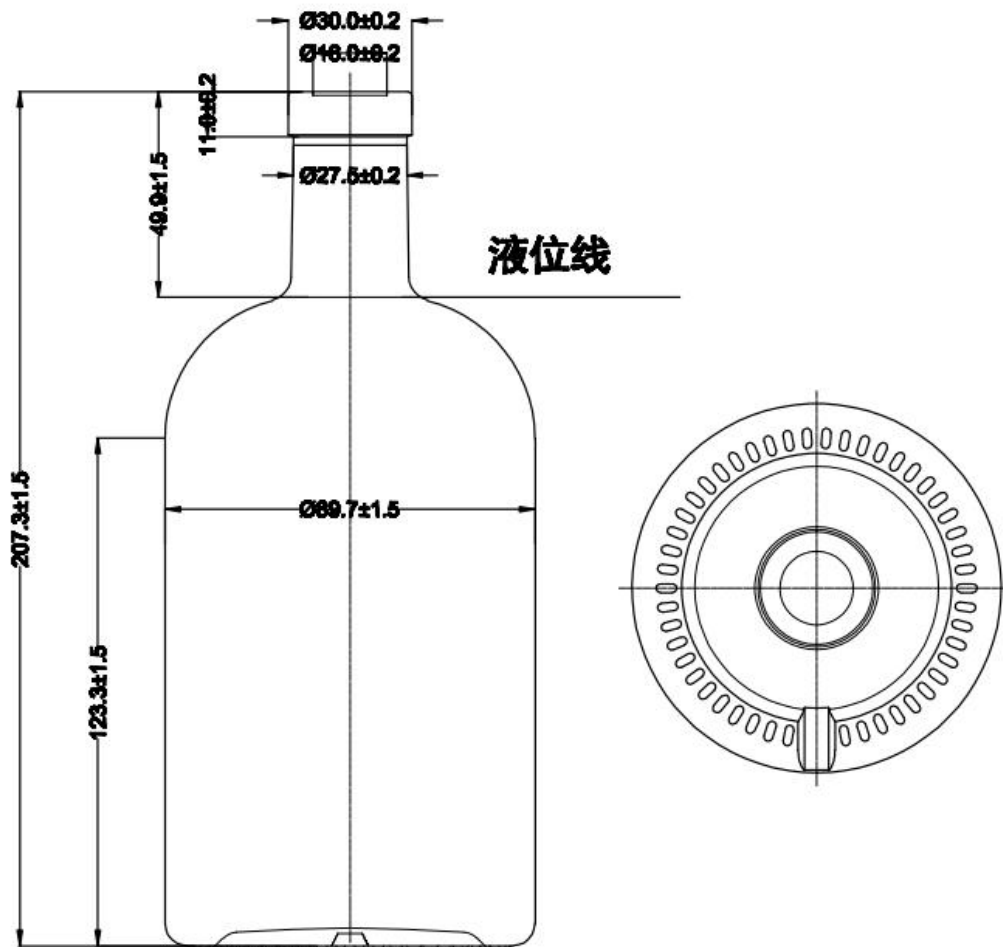

BRIVERGLASS

TECHNICAL FEATURES

Capacity	700ml
Full capacity	720ml
Finish	cork
Weight	580gr
Overall height	207.3mm
Diameter	89.7mm
Finish inside diameter	16mm
Finish outside diameter	30mm
Neck diameter	27mm
Glass color	Extra white flint