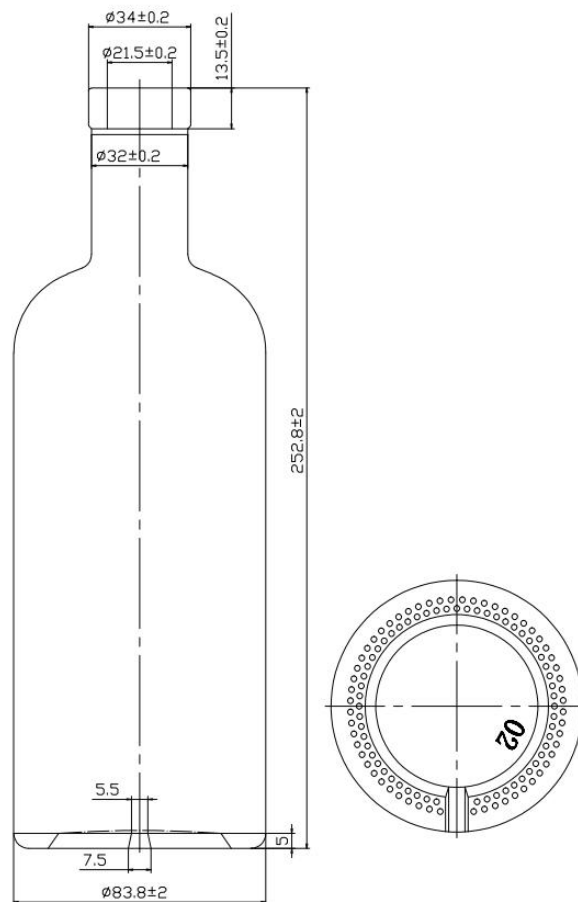

BRIVERGLASS

TECHNICAL FEATURES

| | |
|--------------------------------|-------------------|
| <u>Capacity</u> | 750ml |
| <u>Full capacity</u> | 780ml |
| <u>Finish</u> | cork |
| <u>Weight</u> | 680gr |
| <u>Overall height</u> | 252.8mm |
| <u>Diameter</u> | 83.8mm |
| <u>Finish inside diameter</u> | 21.5mm |
| <u>Finish outside diameter</u> | 34mm |
| <u>Neck diameter</u> | 32mm |
| <u>Glass color</u> | Extra white flint |