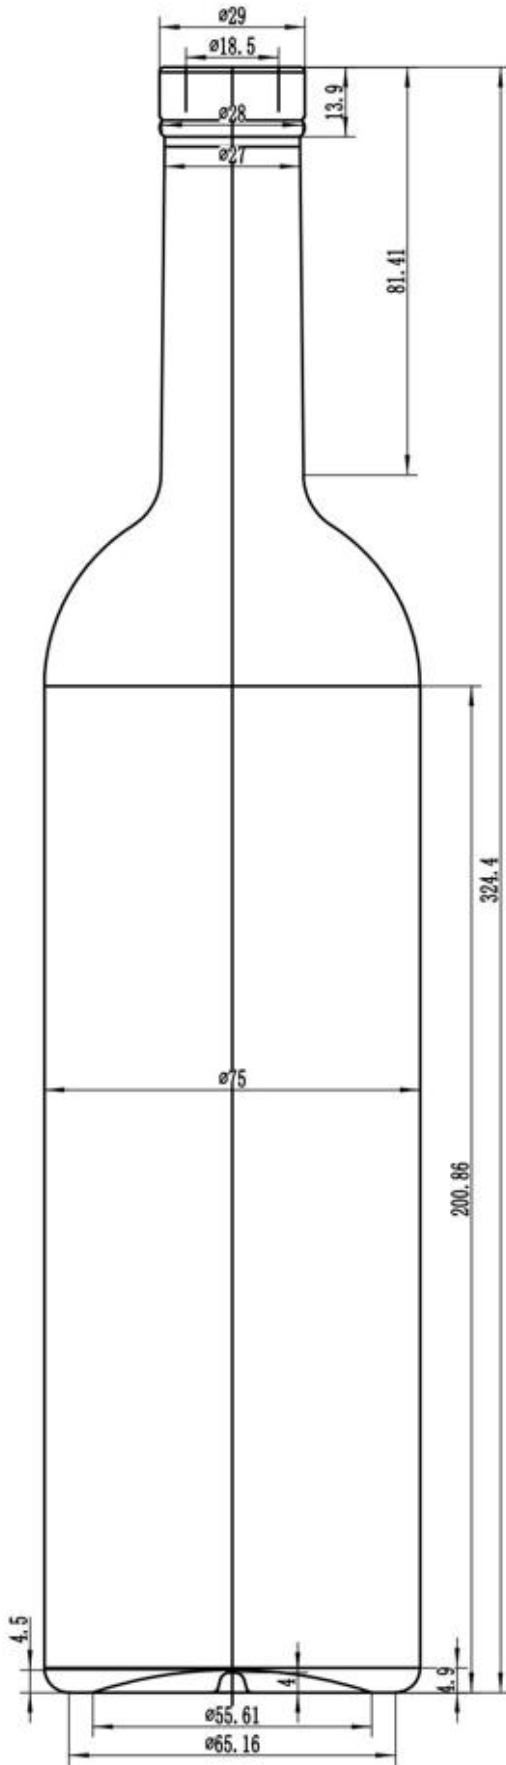

The technical elements contained in this document are for guidance only, and do not form part of the product specification.

www.briverglass.com | TEL+86 132 5893 3055 | jackzhao@briverglass.com

BRIVERGLASS