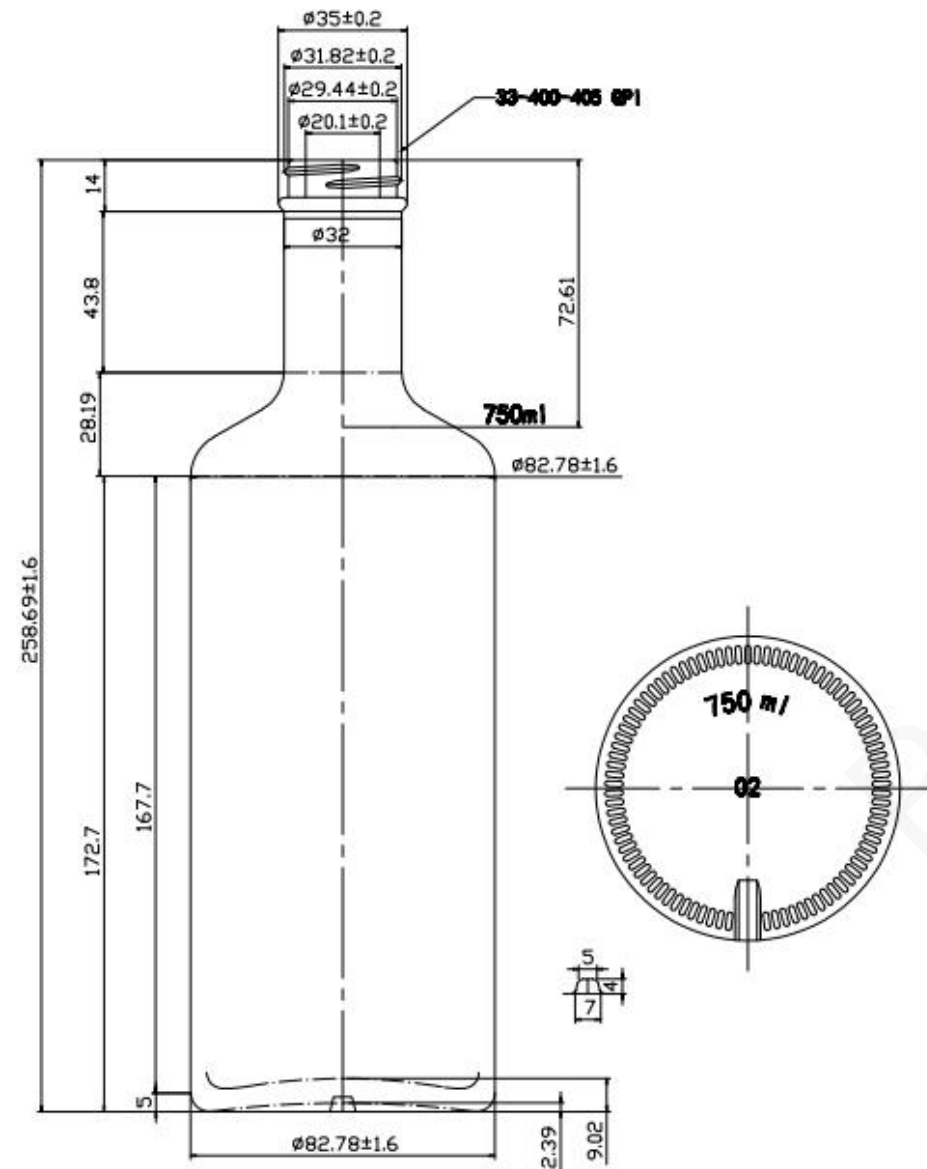

TECHNICAL DRAWING

YXJ-11473

75CL—640gr / Extra Flint Material

BRIVERGLASS

NAME OF BOTTLE :	YXJ-11473 75CL		
CAPACITY :	750ml	GLASS WEIGHT :	640±10g
FULL CAPACITY :	790±10ml	GLASS HEIGHT :	258.69±1.6mm
DIAMETER :	82.78±1.6mm	MATERIAL :	EXTRA FLINT
FINISH OUTSIDE :	35±0.2mm	FINISH INSIDE :	20.1±0.2mm