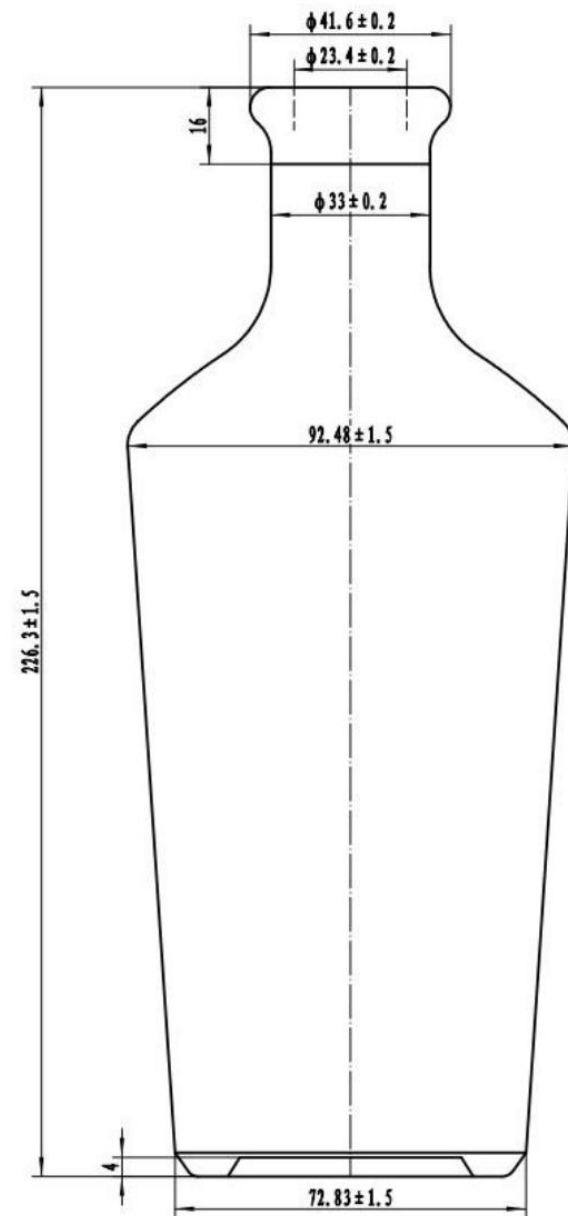

TECHNICAL DRAWING

AJ-10733

70CL—850gr / Extra Flint Material

BRIVERGLASS

NAME OF BOTTLE :	AJ-10733 70CL		
CAPACITY :	700ml	GLASS WEIGHT :	850g
FULL CAPACITY :	735ml	GLASS HEIGHT :	226.3±1.5mm
DIAMETER :	92.48±1.5mm	MATERIAL :	EXTRA FLINT
FINISH OUTSIDE :	41.6±0.2mm	FINISH INSIDE :	23.4±0.2mm